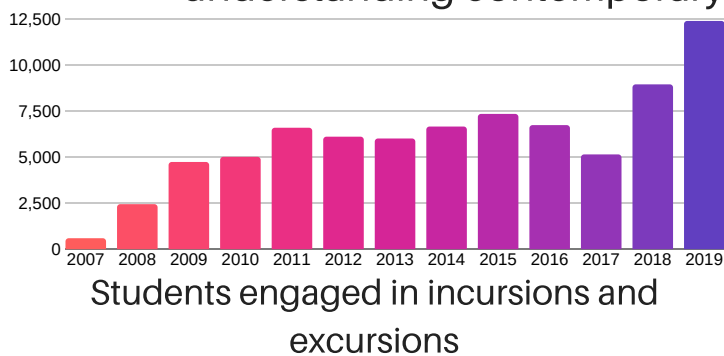

Teachers provided professional development

Schools engaged with our programs

Working with the resources industry, universities, professional societies and others.

www.earthsciencewa.com.au